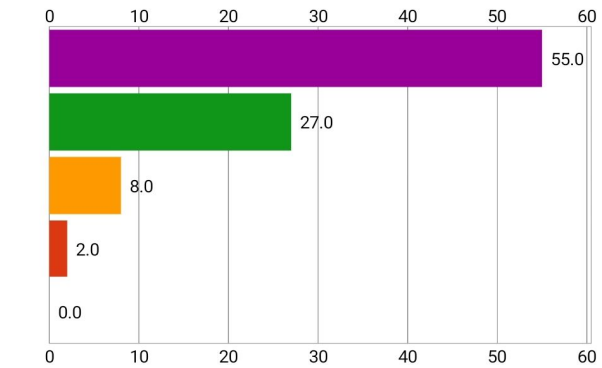

10) Training Skills of

- 1 [0]
- 2 [2]
- 3 [8]
- 4 [27]
- 5 [55]