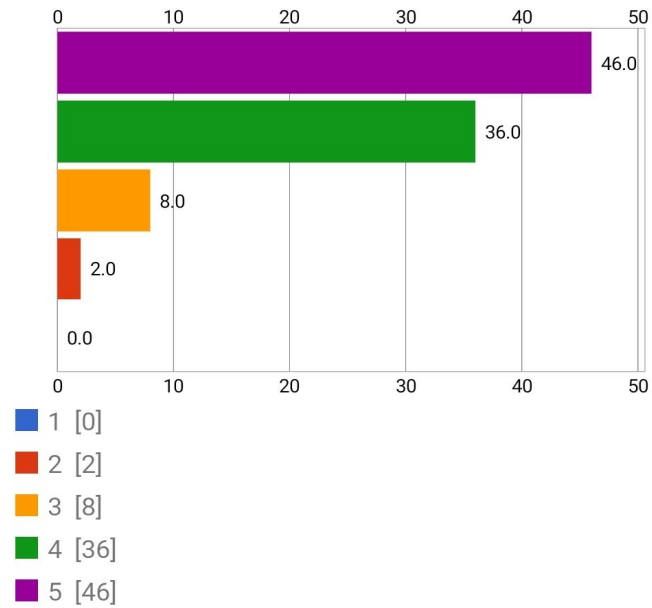

12) Overall Training rating: