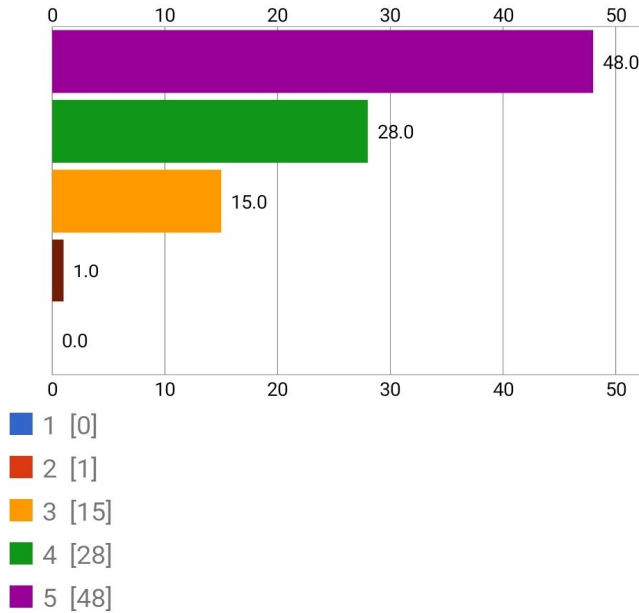

Sr. No.	Name of Student	Branch	Roll No.	Classes Attended	Reason for Less attendance / Not Attended	Content of Aptitude Training : Rate on a scale of 5 (5 is excellent, 4 is best, 3 is good, 2 is average and 1 is poor)*	Training Skills of Trainer: Rate on a scale of 5 (5 is excellent, 4 is best, 3 is good, 2 is average and 1 is poor)	Satisfaction about learning something: Rate on a scale of 5 (5 is excellent, 4 is best, 3 is good, 2 is average and 1 is poor)*	Overall Training rating: Rate on a scale of 5 (5 is excellent, 4 is best, 3 is good, 2 is average and 1 is poor)	Any suggestions	Would you like to recommend same trainer for Coming Batch

11) Satisfaction about