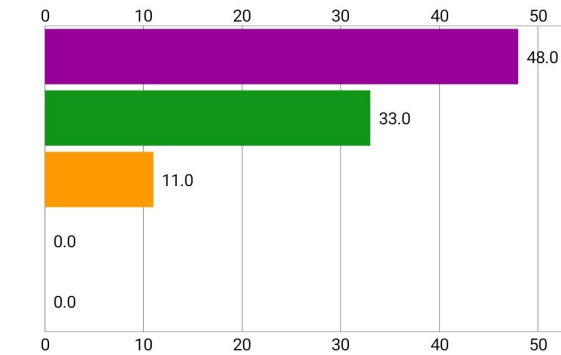

Sr. No.	Name of Student	Branch	Roll No.	Classes Attended	Reason for Less attendance / Not Attended	Content of Aptitude Training : Rate on a scale of 5 (5 is excellent, 4 is best, 3 is good, 2 is average and 1 is poor)*	Training Skills of Trainer: Rate on a scale of 5 (5 is excellent, 4 is best, 3 is good, 2 is average and 1 is poor)	Satisfaction about learning something: Rate on a scale of 5 (5 is excellent, 4 is best, 3 is good, 2 is average and 1 is poor)*	Overall Training rating: Rate on a scale of 5 (5 is excellent, 4 is best, 3 is good, 2 is average and 1 is poor)	Any suggestions	Would you like to recommend same trainer for Coming Batch

9) Content of Aptitude

- 1 [0]
- 2 [0]
- 3 [11]
- 4 [33]
- 5 [48]